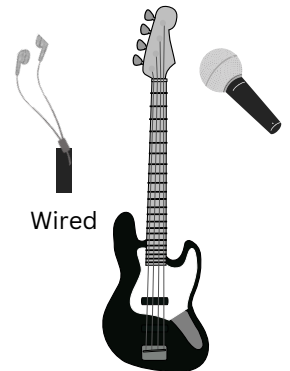

Audrey

Bass & Vox 2

Wired